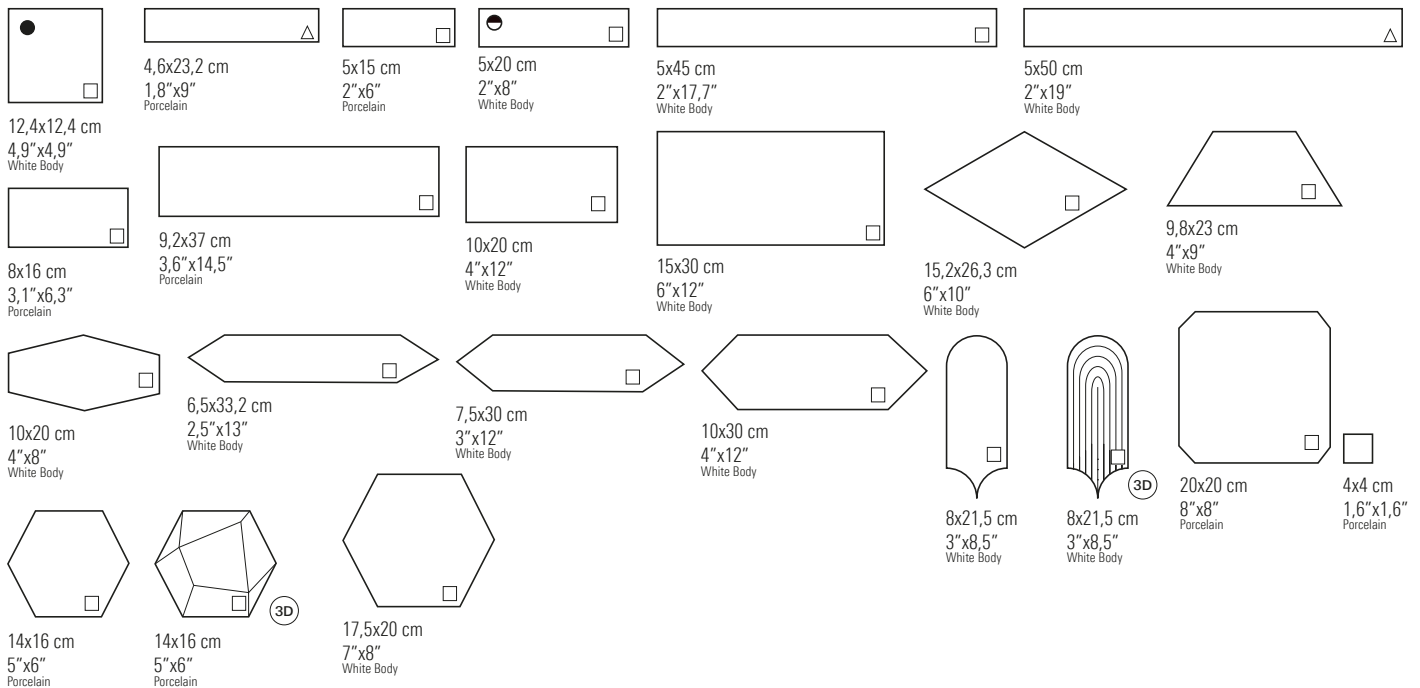

decocer

- ◉ Straight Edge
- ◈ Irregular Edge
- Multi format (Modular)

Standard Sizes

Special Sizes

Special Pieces